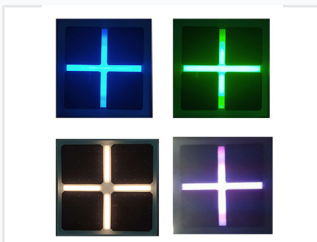

# 30cm Square Solar LED Paver

This 30cm square solar LED paver is designed for outdoor use. It integrates seamlessly into walkways and patios, providing sustainable energy and aesthetic appeal.

## ADDITIONAL IMAGES

### High-Performance Solar LED Paver

These 30cm x 30cm square solar pavers are designed for durable, sustainable, and energy-efficient outdoor lighting. Each unit features an integrated cross-pattern LED layout that converts solar energy into decorative illumination for pathways, patios, and driveways. Constructed with robust, weather-resistant materials, these units ensure long-term performance and seamless integration into various landscape designs.

### Available Light Colors

Blue, Green, White, Purple