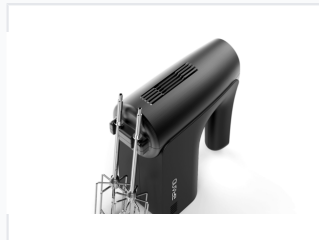

300W Hand Mixer with Beaters

This hand mixer features a 300W motor for efficient mixing. It includes stainless steel egg stirring and flour rod accessories, with five-speed control settings.

ADDITIONAL IMAGES

Product Overview

Professional Performance Hand Mixer

This 300W hand mixer is designed for efficient food preparation in both home and professional settings. Featuring a durable ABS plastic housing with stainless steel accents, it combines a sleek aesthetic with practical functionality. With five speed settings and versatile stainless steel attachments, it provides the control needed for various baking tasks, while the integrated heat emission design ensures a longer service life.

Design & Build

Housing Material

ABS plastic with stainless steel decoration

Durability Features

Heat emission hole, Extended service life

Accessories

Included Accessories

- Stainless steel egg stirring rod
- Stainless steel flour rod