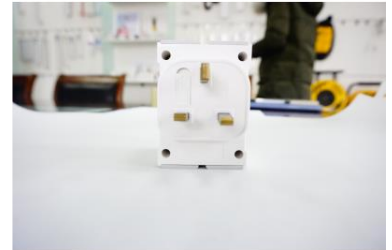

# 3-Way UK Plug Adapter with Fuse

This 3-way UK plug adapter allows users to connect multiple devices to a single UK wall socket. The integrated fuse offers protection against power surges and overloads.

### Versatile 3-Way Power Expansion

This 3-way UK-style socket adapter is designed to efficiently expand a single wall outlet into three standard UK 3-pin sockets. Built with safety in mind, it features an integrated fuse to protect connected electronics from power surges and overloads. Its compact and lightweight design makes it an ideal solution for home, office, or international travel use.