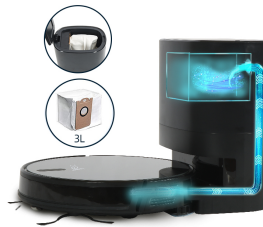

Capacities

BIG DUSRBIN

3L self-emptying dock, nearly 1 month usage

Capacity Details

Component	Capacity
Dustbin (Internal)	300ml
Self-Emptying Dock	3L
Water Tank	250ml