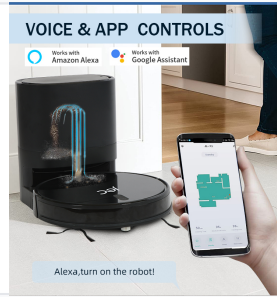

3-in-1 Robot Vacuum Cleaner with Self-Emptying Dustbin

This 3-in-1 robot vacuum cleaner combines sweeping, vacuuming, and mopping functions. It features a self-emptying dustbin and is compatible with Tuya Smart home systems.

ADDITIONAL IMAGES

Overview

Smart 3-in-1 Cleaning Solution

This advanced robot vacuum provides a comprehensive cleaning experience by combining sweeping, vacuuming, and mopping in one efficient device. Designed for modern smart homes, it features intuitive navigation via gyroscope and integration with Tuya Smart, allowing for easy scheduling and control. With a powerful 2700Pa suction and a convenient self-emptying dustbin, it minimizes manual maintenance while delivering superior floor care across various surfaces.

Auto, Edge, Spot, Zig-zag, Random, Quiet

Technical Specifications

Battery Capacity	2600mAh (Optional: 3200mAh / 5200mAh)
Runtime	130 mins
Dimensions	350mm x 79mm
Obstacle Climbing	18 mm

Capacities

BIG DUSRBIN

3L self-emptying dock, nearly 1 month usage

Capacity Details

Component	Capacity
Dustbin (Internal)	300ml
Self-Emptying Dock	3L
Water Tank	250ml

Smart Features

Smart Features

Tuya App • Amazon Alexa • Google Voice • Auto Recharge • Anti-collision • Anti-falling