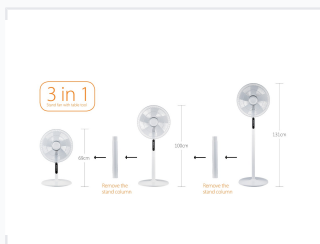

3-in-1 Convertible Electric Fan

This versatile fan can be configured as a full-height stand fan, a mid-height stand fan, or a table fan by removing the stand column. It features 55W power and three wind modes: Normal, Nature, and Sleep.

ADDITIONAL IMAGES

Product Overview

Versatile Airflow Solutions

The 3-in-1 Convertible Electric Fan offers unparalleled flexibility, easily transitioning between stand, floor, and table configurations by adjusting the stand column. Designed for both home and office environments, this unit features a powerful 55W motor and multiple speed settings to ensure optimal comfort. Whether you choose the standard mechanical model or the advanced remote-controlled version, this fan delivers reliable and efficient air circulation.

Technical Specifications

Available Heights

- 69cm
- 100cm
- 131cm

Motor Power 55 W

Speed Settings 3

Features

Model Variants

Feature	ZF1617	ZF1617RC
Remote Control	No	Yes
Wind Modes	Normal	Normal, Natural, Sleep
Timer	No	Up to 7 hours