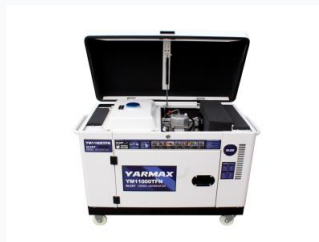

ADDITIONAL IMAGES

Product Overview

Silent Diesel Power Solution

This top-open silent diesel generator provides robust power output ranging from 3kW to 8kW. Engineered for reliability, it features high-performance diesel engines and 100% copper alternators to ensure stable power delivery even for inductive loads. Its design prioritizes low noise operation and efficient heat dissipation, making it an ideal choice for noise-sensitive or demanding environments.

Technical Specifications

Core Features

- Low noise running
- 100% copper alternator
- Advanced winding technology
- Automatic Voltage Regulator (AVR)
- Low oil level alarm system
- Easy maintenance and repair

Available Power Output

3kW, 5kW, 6kW, 7kW, 8kW

Safety & Durability

Safety Protection Mechanisms

Overload Protection • Short Circuit Protection • Low Oil Alarm • Weather Resistant