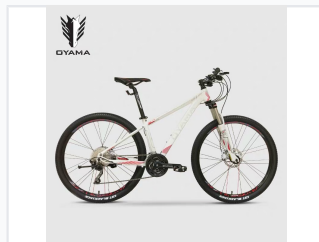

## 27.5-inch Variable Speed Mountain Bike

This 27.5-inch mountain bike is designed for both racing and recreational use. It features a variable speed drivetrain and a durable frame for optimal performance on various terrains.

### ADDITIONAL IMAGES

#### High-Performance Mountain Bike

This 27.5-inch variable speed mountain bike is engineered for both racing and off-road adventures. Constructed with a durable alloy frame, it offers a robust build suitable for diverse terrains. Designed to provide a competitive edge, this bike combines reliable components with precision engineering to ensure longevity and performance for serious riders.

### Technical Specifications

Wheel Size	27.5 inch
Frame Material	Alloy
Gross Weight	18.98 kg