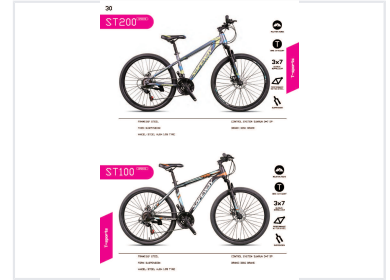

# 26-Inch Steel Frame Mountain Bicycle with Disc Brakes

This mountain bike has a durable 26" steel frame and suspension fork for comfortable rides on rough terrain. It is equipped with a SUNRUN 3x7 SP control system and reliable disc brakes for enhanced stopping power.

### Robust Off-Road Performance

This 26-inch mountain bike is engineered for versatility and durability on mountain roads. Featuring a high-tensile steel frame and a suspension fork, it provides a stable and comfortable ride across rough terrain. Equipped with a reliable 3x7 speed control system and disc brakes, this bicycle offers precise gear shifting and enhanced stopping power for demanding off-road adventures.

## Wheels & Tires

Tire Width	1.95 inch
Hub Material	Steel

### Performance Specs

<b>21 SP</b> Total Speeds	<b>26 inch</b> Wheel Diameter
------------------------------	----------------------------------

Key Attributes	Mountain Road, Off-Road Ready, Suspension Fork, Disc Brakes
----------------	---