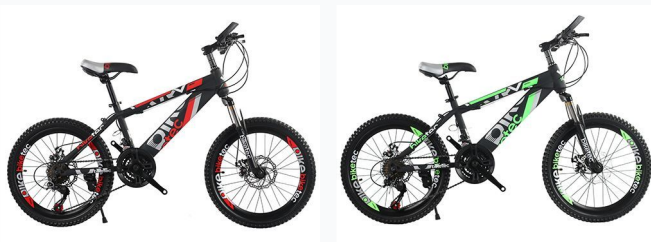

## 26-Inch Multi-Speed Mountain Bicycle

This 26-inch mountain bicycle is designed for off-road adventures and recreational riding. It features a durable frame, front suspension for absorbing bumps, and reliable disc brakes for stopping power.

### ADDITIONAL IMAGES

#### 26-Inch Multi-Speed Mountain Bicycle

This 26-inch mountain bicycle is engineered for versatile off-road adventures and recreational riding. It features a robust steel frame with suspension for enhanced shock absorption and reliable front and rear disc brakes for superior stopping power. Equipped with a 21-speed drivetrain and high-traction 2.4-inch air tires, this bike offers smooth gear transitions and stability across diverse terrains.

#### Wheel System

Alloy One-Piece Rim, 2.4-inch Air Tire