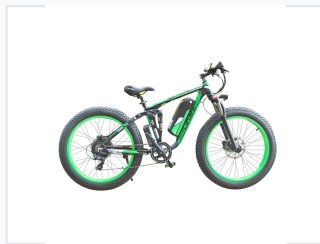

# 26" Fat Tire Electric Bike with Full Suspension

This electric bike features 26"x4.0 fat tires for enhanced stability and traction. It is equipped with a 7-speed drivetrain and a full suspension system for a comfortable ride.

## ADDITIONAL IMAGES

### High-Performance All-Terrain E-Bike

Designed for versatility and durability, this 26-inch fat tire electric bike offers a superior riding experience across diverse terrains. Featuring a full suspension system and a 7-speed drivetrain, it ensures comfort and control for both off-road adventures and urban commuting. The integrated smart computer and hydraulic disc brakes provide riders with precise performance monitoring and reliable stopping power.

## Technical Specifications

Tire Dimensions	26 x 4.0 inches
Drivetrain	7 speeds
Suspension System	Full Suspension
Braking System	Hydraulic Disc Brakes