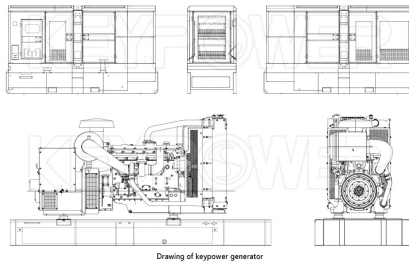

Technical Specifications

Generator Drawing

Technical drawing illustrating the generator enclosure, engine components, and base frame layout.

Rated Power

25 kVA

Capacity

Available Enclosures

- Open type
- Silent type
- Super silent type