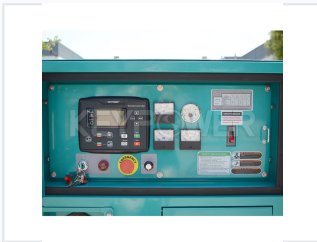

25 kVA Silent Diesel Generator

This 25 kVA diesel generator provides efficient and stable power output. Its silent design ensures low noise levels, making it suitable for prime and standby power applications.

ADDITIONAL IMAGES

Overview

Reliable Power Solution

This 25 kVA diesel generator is engineered for consistent and stable power output, making it an ideal choice for both prime and standby applications. Designed with noise reduction in mind, the unit features a silent enclosure suitable for residential, commercial, and industrial environments. It is powered by a high-performance engine and a branded alternator, ensuring durability and efficient operation for professional users.

Technical Specifications

Generator Drawing

Technical drawing illustrating the generator enclosure, engine components, and base frame layout.

Rated Power

25 kVA

Capacity

Available Enclosures

- Open type
- Silent type
- Super silent type