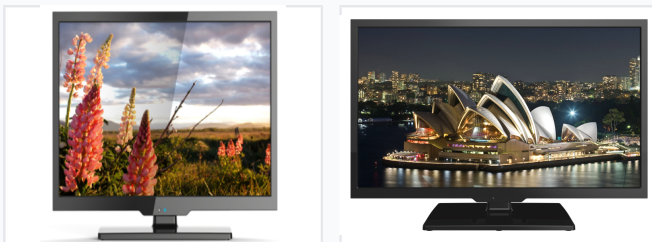

# 24-Inch High-Definition RV Television

This 24-inch RV TV is designed for mobile entertainment, featuring versatile mounting options. With a high-definition display, it delivers crisp visuals for an immersive viewing experience.

## ADDITIONAL IMAGES

### High-Definition Entertainment for Mobile Environments

This 24-inch RV television is specifically engineered for the demanding conditions of mobile travel, featuring a durable construction and versatile mounting options. It delivers crisp, high-definition visuals with wide viewing angles, ensuring an immersive experience from any position in your vehicle. Designed for efficiency, the unit supports a wide DC voltage range and low power consumption, making it the ideal choice for battery-powered recreational setups.