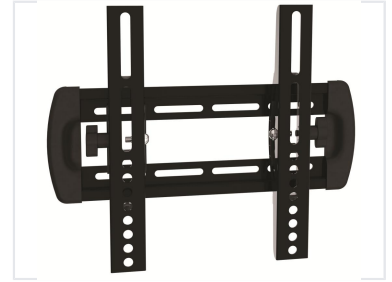

23-37 inch TV Wall Mounting Bracket VESA 200x200mm

This TV wall mounting bracket is designed for 23 to 37 inch televisions with a maximum VESA mounting pattern of 200 x 200mm. It is constructed from high gauge cold rolled steel and features a safety lock, bubble level and ultra-slim design.

Overview

Secure and Slim TV Mounting Solution

This TV wall mounting bracket is designed to provide a secure and stable mounting solution for televisions ranging from 23 to 37 inches. Its slim profile design allows your TV to sit close to the wall, creating a clean and modern aesthetic for home theaters or living rooms. The bracket is constructed from durable materials and includes all necessary hardware for a quick and easy installation process.

Key Features

Key Metrics

37 inch

Max Screen Size

200 mm

Max VESA Width

200 mm

Max VESA Height

Technical Specifications

Screen Size Range	23 - 37 inches
VESA Pattern	200 x 200 mm

Design & Construction

Material Quality

Durable Construction • Stable Mount • Slim Profile

Installation

Package Includes

- Wall mounting bracket
- Installation hardware
- Setup instructions