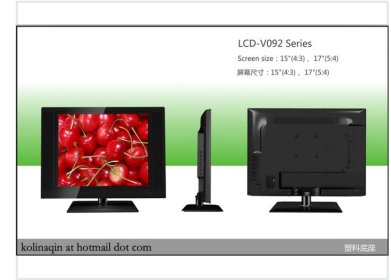

## 22-Inch LCD Television with MSTV29

This LCD TV offers a 22-inch display for clear viewing. It is designed for home entertainment and digital signage applications.

#### 22-Inch LCD Television Solution

This 22-inch LCD television is built upon the reliable MSTV29 solution, offering a versatile platform for display needs. It is designed for B2B procurement, supporting flexible configurations including USB MP3 and MP5 upgrades. The unit is available for shipping via SKD (Semi-Knocked Down) terms, making it a scalable choice for assembly and distribution projects.