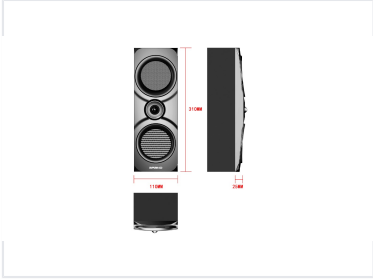

2.2 Channel Multimedia Speaker System

This multimedia speaker system features two satellite speakers and a dedicated subwoofer. The system delivers a balanced sound profile and supports multiple input options, including AUX, USB, and SD card.

ADDITIONAL IMAGES

Overview

Immersive 2.2 Channel Audio Experience

The EM-3019FT multimedia speaker system is engineered to deliver a balanced and powerful sound profile, featuring a dedicated subwoofer and two satellite speakers. With 60W of output power and X-Bass technology, it provides clear highs, rich mids, and deep, resonant bass for music, movies, and gaming. Its versatile connectivity options, including Bluetooth, USB, and AUX, make it a flexible solution for any home or office audio setup.

Technical Specifications

Output Power

60 W

Total Output Power

Speaker Drivers

6.5" Subwoofer x 2 + 3" Satellite x 2

Physical Dimensions

Subwoofer Dimensions

460 x 341 x 220 mm

Satellite Dimensions

110 x 100 x 310 mm

Features & Connectivity

System Features

- FM Radio
- LED Display
- Remote Control
- X-Bass Technology

Connectivity

Bluetooth, AUX IN, USB Playback