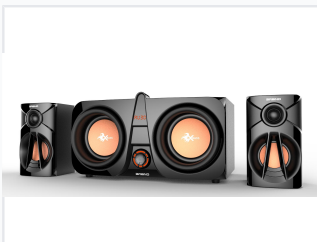

2.2 Channel Multimedia Bluetooth Speaker System with Subwoofer

This multimedia speaker system features a 2.2 channel configuration with a large subwoofer for enhanced bass. It supports Bluetooth connectivity for wireless audio streaming.

ADDITIONAL IMAGES

Overview

Immersive 2.2 Channel Audio Experience

The EM-3078FT multimedia speaker system is engineered to deliver a robust audio experience with its 2.2 channel configuration. Featuring a dedicated high-performance subwoofer, this system provides deep, resonant bass, complemented by dual satellite speakers for balanced sound reproduction. Designed for versatility, it seamlessly integrates into home entertainment setups with multiple connectivity options including Bluetooth, AUX, and USB playback.

Technical Specifications

Total Output Power

60 W

Output Power

Speaker Driver Size

- Subwoofer: 5.25 inch x 2
- Satellite: 3 inch x 2

Connectivity & Features

System Features

LED Display • Remote Control

Connectivity

Bluetooth, AUX IN, USB Playback, FM Radio

Dimensions

Unit Dimensions

Component	Dimensions (mm)
Subwoofer	421 x 339 x 226.3
Satellite	110 x 110 x 290