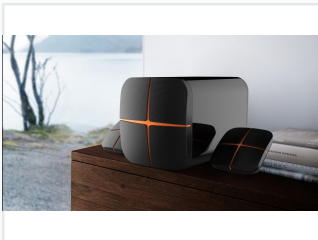

ADDITIONAL IMAGES

Product Overview

Immersive Audio Experience

This 2.1 channel wireless home theater speaker system is designed to transform your audio environment with rich, clear sound and deep bass. Featuring a compact and modern aesthetic, the system includes a dedicated subwoofer and two satellite speakers for a balanced soundstage. With versatile connectivity options including Bluetooth, AUX, and USB, it offers a seamless integration into any home entertainment setup.

Model Number

EM-3512FT

Technical Specifications

Total Output Power

38 W

Output Power

Driver Configuration

- 1 x 4-inch Subwoofer
- 2 x 2-inch Satellite Speakers

Connectivity

Bluetooth, AUX IN, USB Playback, Wired Control

Physical Dimensions

Unit Dimensions

Component	Dimensions (W x H x D)
Subwoofer	155 x 155 x 225 mm
Satellite Speaker	95 x 95 x 70 mm