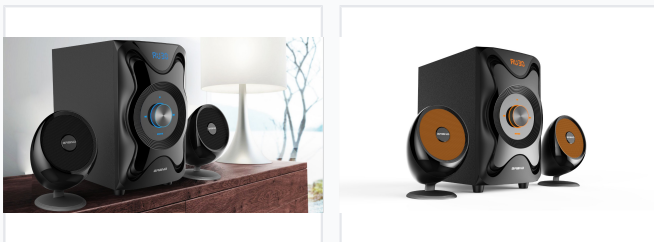

ADDITIONAL IMAGES

Product Overview

Professional 2.1 Channel Multimedia Audio

This 2.1 channel multimedia speaker system is designed to provide high-quality audio for computer setups and home entertainment. Featuring a dedicated subwoofer and two satellite speakers, it delivers a balanced sound profile with enhanced bass response. The system offers versatile connectivity options including Bluetooth, AUX, and direct playback from USB or SD cards, making it a flexible solution for various multimedia needs.

Technical Specifications

Speaker Drivers

4 inch

Subwoofer Size

3 inch

Satellite Speaker Size

Total Output Power

14 W

Features & Connectivity

Control Features

- Remote Control
- LED Display
- Mode Selection
- Playback Controls

Connectivity

Bluetooth, AUX Input, USB Playback, SD Card Playback, FM Radio