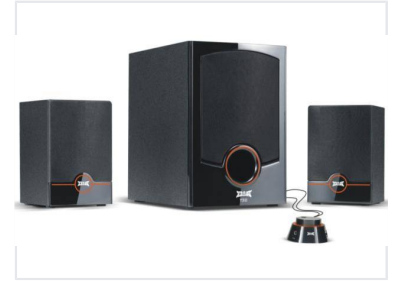

## 2.1 Channel Multimedia Speaker System

This multimedia speaker system features a black subwoofer with a red frame and glossy plastic satellite speakers. It is compatible with PCs, VCD/CD/DVD players, TVs, and earphones, utilizing separated audio inputs.

#### Immersive 2.1 Channel Audio

This 2.1 channel multimedia speaker system is engineered to provide a balanced audio experience, combining a dedicated subwoofer for deep bass with satellite speakers for crisp, clear highs. Designed for versatility, it is an excellent choice for desktop computing, small entertainment setups, or home office audio. The system offers a compact form factor without compromising on sound quality, making it a reliable solution for professional and personal multimedia needs.