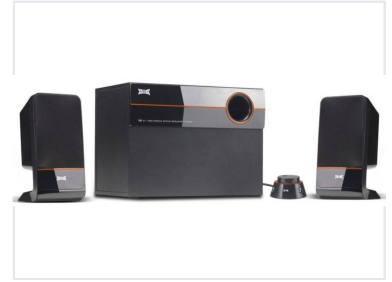

2.1 Channel Multimedia Speaker System

This 2.1 channel speaker system features a black subwoofer with a red frame and square satellite speakers. Its design ensures better sound quality in near field environments and is compatible with various audio devices.

Overview

Immersive Audio Experience

This 2.1 channel multimedia speaker system is engineered to deliver a balanced and rich audio performance for gaming, music, and movies. Featuring a dedicated 5-inch subwoofer for deep, resonant bass and two 3-inch satellite speakers for crisp highs, it creates a comprehensive soundstage. The system is designed for reliability and ease of use, making it an excellent addition to any entertainment setup.

Audio Performance

Output Power (RMS)

14 W

Subwoofer

8 W

Satellite (x2)

Signal-to-Noise Ratio	75 dB
Frequency Response	60Hz - 18KHz

Technical Specifications