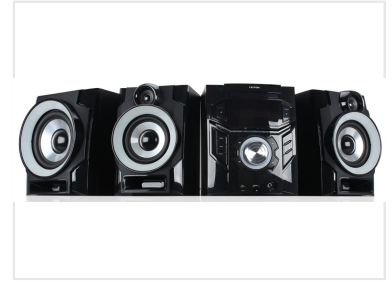

2.1 Channel Mini HiFi Speaker System

This 2.1 channel mini HiFi speaker system provides powerful audio performance from a compact design. It features two satellite speakers and a dedicated subwoofer for a rich, immersive listening experience.

Product Overview

Compact 2.1 Channel HiFi Audio System

This 2.1 channel mini HiFi speaker system delivers powerful audio performance in a compact, versatile design. Featuring two satellite speakers and a dedicated subwoofer, it provides a rich and immersive listening experience suitable for home entertainment, gaming, and multimedia applications. The system includes a central unit with comprehensive playback controls, multiple input options, and a clear digital display.

Audio Performance

Amplifier Power

200 W

Left/Right Channel

350 W

Subwoofer

Sound Customization

Preset EQ, Surround Sound

Audio Output

Coaxial digital audio output

Features

Control & Display

- 7-digit numeric LED display
- Fully remote control

Karaoke Functionality

Yes

Dimensions