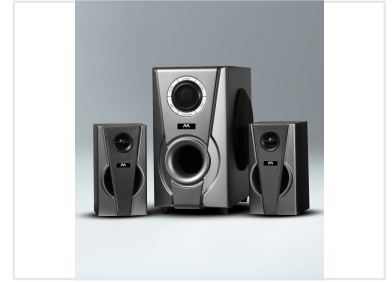

## 2.1 Channel Computer Speaker System with Subwoofer

This 2.1 channel computer speaker system includes a subwoofer and two satellite speakers. It enhances audio performance for multimedia applications and gaming.

#### Enhanced Multimedia Audio Experience

This 2.1 channel speaker system is designed to elevate your multimedia and gaming setup with powerful audio output. Featuring a dedicated subwoofer and two satellite speakers, it delivers a balanced sound profile suitable for desktop environments. With versatile connectivity options including Bluetooth, USB, and SD playback, it offers a seamless way to enjoy your media.