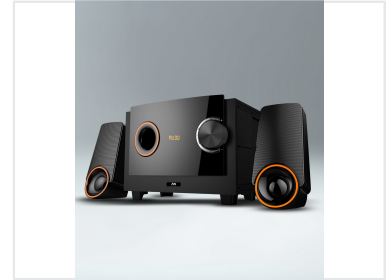

## 2.1 Channel Computer Speaker System

This 2.1 channel computer speaker system is designed for immersive audio. It features a subwoofer and two satellite speakers, delivering clear highs, rich mids, and deep bass.

#### Immersive 2.1 Channel Audio System

The EM-3129FT is a versatile 2.1 channel computer speaker system designed to deliver a balanced audio experience with clear highs, rich mids, and deep bass. Ideal for gaming, music, and multimedia entertainment, this system features a sleek, modern aesthetic that fits perfectly into any desktop environment. It combines powerful sound output with convenient control options, including remote operation and multi-source connectivity.

#### System Features

- FM Radio
- LED Display
- Remote Control
- Volume Control Knob