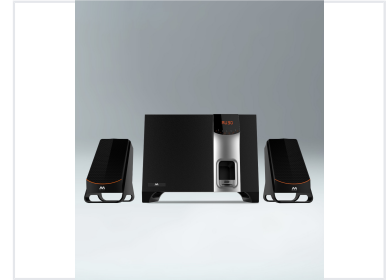

## 2.1 Channel Computer Speaker System

This 2.1 channel computer speaker system includes a subwoofer and two satellite speakers. It is designed for enhanced audio performance, delivering deep bass and clear highs.

#### High-Performance 2.1 Channel Audio System

The EM-3107FST is a versatile 2.1 channel computer speaker system engineered for immersive audio experiences. Featuring a dedicated subwoofer for deep bass and dual satellite speakers for crisp highs, this system delivers a balanced sound profile suitable for various multimedia applications. With comprehensive connectivity options including Bluetooth, AUX, and USB/SD playback, it serves as a complete audio solution for desktop or home entertainment setups.

#### Speaker Configuration

- 4-inch Subwoofer (x1)
- 3-inch Satellite Speakers (x2)

#### Control Features

LED Display • Remote Control