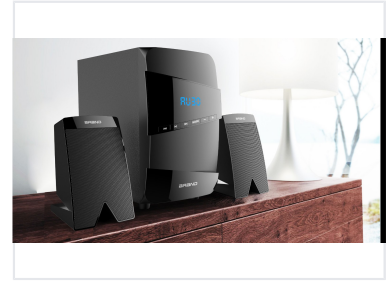

2.1 Channel Computer Speaker System

This 2.1 channel computer speaker system delivers high-quality audio for desktop and laptop computers. It features two satellite speakers and a subwoofer, providing a balanced sound experience.

ADDITIONAL IMAGES

Overview

High-Fidelity 2.1 Audio Solution

The EM-3171FST is a versatile 2.1 channel speaker system engineered to enhance audio performance for desktop and laptop environments. This system combines a dedicated subwoofer for deep, resonant bass with two satellite speakers to ensure crisp, balanced mid and high-frequency reproduction. With integrated connectivity options like Bluetooth, USB, and FM radio, it serves as a comprehensive multimedia hub for gaming, music, and home office use.

Technical Specifications

Features

FM Radio • LED Display • Remote Control

Total Output Power	14 W
Driver Configuration	4" Subwoofer x 1, 3" Satellite x 2
Connectivity	Bluetooth, AUX IN, USB, SD Card

Dimensions