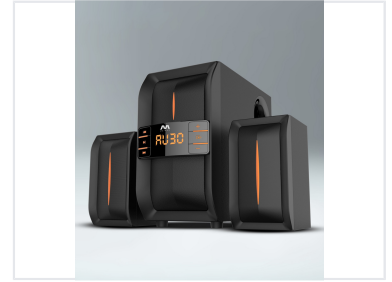

2.1 Channel Computer Speaker System

This 2.1 channel computer speaker system provides an immersive audio experience. It features a dedicated subwoofer for deep bass and two satellite speakers for clear mid and high frequencies.

Overview

Immersive 2.1 Channel Audio Experience

The EM-3085FT is a powerful 2.1 channel speaker system engineered to deliver deep, resonant bass alongside crisp mid and high frequencies. With a total output of 49W, this system is perfectly suited for gaming, music, and multimedia applications. It offers versatile connectivity options and user-friendly controls, making it an ideal audio solution for any workspace or home entertainment setup.

Technical Specifications

Total Output Power

49 W

Output Power

Driver Configuration

6.5" Subwoofer x 1 + 3" Satellite x 2

Physical Dimensions

Unit Dimensions

- LED Display
- Remote Control Included
- Integrated Playback Controls

Connectivity

Bluetooth, AUX IN, USB Playback, SD Card Playback, FM Radio