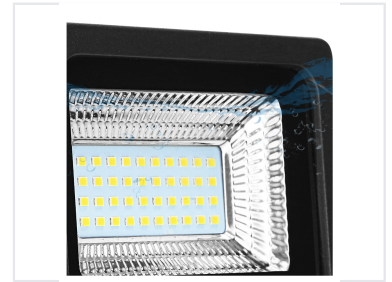

20W Outdoor LED Flood Light with Aluminum Housing

This 20W outdoor LED flood light features a die-cast aluminum housing and an IP65 rating. It utilizes SMD LED technology for efficient and bright illumination.

ADDITIONAL IMAGES

Overview

High-Efficiency Outdoor Illumination

This 20W outdoor LED flood light is engineered for durability and reliable performance in demanding environments. Featuring advanced SMD LED technology, it delivers uniform and bright illumination suitable for security, landscape, and general outdoor lighting needs. The robust die-cast aluminum housing ensures excellent heat dissipation, significantly extending the product's lifespan.

Technical Specifications

IP Rating

IP65 • IP66

Power Consumption

20 W

Housing Material

Die-cast aluminum

LED Type

SMD (Surface Mount Device)

Applications

Recommended Uses

Security Lighting, Landscape Lighting, Garden Illumination, Pathway Lighting