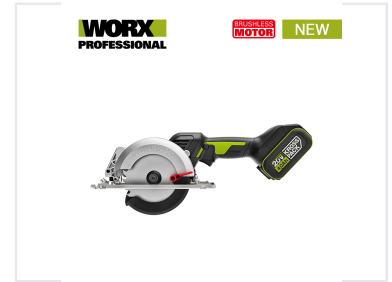

20V Cordless Brushless Circular Saw with 120mm Blade

This 20V cordless circular saw is equipped with a brushless motor. Its 120mm blade ensures precise cuts on wood and various other materials.

Overview

Professional Performance

This 20V cordless circular saw is engineered for precision and efficiency, featuring a high-performance brushless motor that delivers reliable power for cutting wood and various materials. Designed for both professional trade use and demanding DIY projects, it offers the mobility of cordless operation. The compact 120mm blade configuration ensures clean, accurate cuts while maintaining maneuverability.

Technical Specifications

Battery Capacity

4 Ah

Capacity

Key Features

Power Source

Li-ion Battery • Cordless