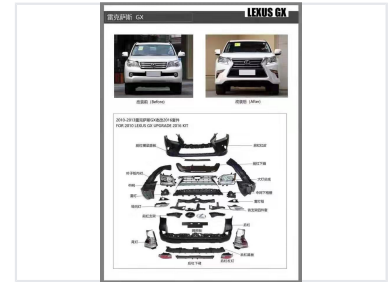

## 2012 to 2015 GX460 Conversion Body Kit

This body kit upgrades a 2012 GX460 to the 2015 model year look. It includes the front bumper assembly, grille, headlights, taillights, fog lights, fender flares, and trim pieces.

### ADDITIONAL IMAGES

#### Comprehensive Upgrade Solution

This conversion body kit is designed to transform the aesthetic of earlier Lexus GX models to the more modern 2015-2016 model year appearance. The kit includes a full suite of exterior components, ranging from front bumper assemblies and grilles to lighting systems and rear bumper trim. Engineered for a precise fit, this upgrade allows for a refreshed vehicle look using high-quality materials.