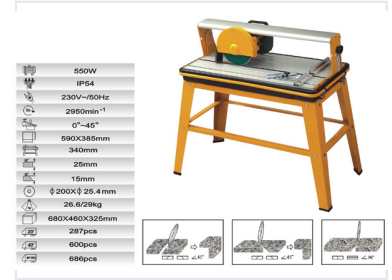

# 200mm 550W Power Saw with Adjustable Cutting Angle

This power saw has a 550W motor and an IP54 rating. Its cutting angle is adjustable from 0° to 45°.

### Blade Dimensions

200mm x 25.4mm

### Table Size

590 x 385mm

### Overall Size

680 x 460 x 325mm