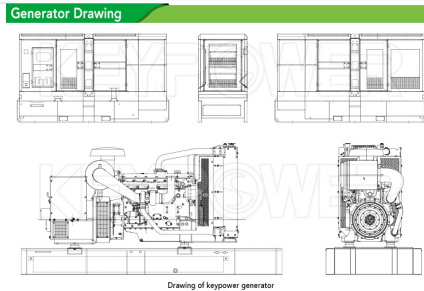

200 kVA Diesel Generator

This diesel generator provides 200 kVA of power. It is engineered for dependable and efficient power generation in diverse industrial and commercial settings.

Product Overview

Reliable Power Generation

This 200 kVA diesel generator is engineered for dependable and efficient power output in demanding industrial and commercial environments. Built according to strict international standards, the unit features a robust enclosure and flexible configuration options, including open, silent, and super-silent setups. Designed for long-term performance, it incorporates high-quality components and rigorous quality management to ensure consistent operation.

Technical Specifications

Detailed technical layout and dimensions for installation planning.

Configuration Types

- Open type
- Silent type
- Super silent type

Power Rating	200 kVA
Engine Type	Industrial Diesel Engine
Alternator	Branded industrial-grade alternator