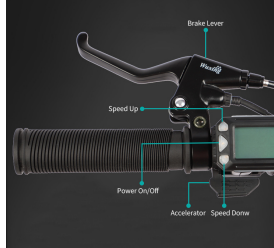

Versatile 20-Inch Folding Fat Tire E-Bike

This 20-inch electric bicycle combines the power of a 500W motor with the stability of 4.0-inch fat tires, making it suitable for diverse terrains ranging from urban streets to snow and off-road paths. Its robust aluminum alloy frame features a quick-folding design, allowing for easy storage in small spaces or convenient transport in a vehicle. Equipped with a detachable lithium battery and a Shimano 6-speed drivetrain, it offers a reliable and labor-saving riding experience for commuters and adventurers alike.

Shimano 6 Speed

—make your riding more labor-saving—

Equipped with a Shimano 6-speed gear system for labor-saving riding across different slopes.

20" 4.0 Snow Tire Suspension Front Fork

Hydraulic shock absorber and 20x4.0 snow tires ensure a smooth ride on rough terrain.

Handlebar Instruction

Intuitive handlebar layout featuring thumb throttle, LCD display controls, and Shimano gear shifter.

Control Interface

- LCD Display Meter
- Thumb Throttle Accelerator
- LED Front Light
- Handlebar Speed Adjustment Buttons