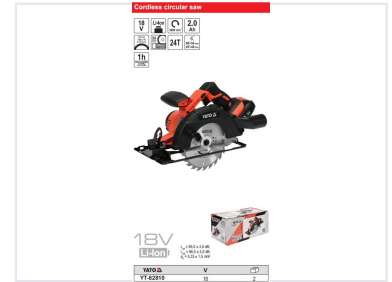

# 18V Cordless Circular Saw Kit with 165mm Blade

This cordless circular saw kit features an 18V battery and a 165mm blade. It is designed for cutting wood and other materials, offering a decent cutting depth for DIY and professional use.

## ADDITIONAL IMAGES

### Blade Specifications

- Diameter: 165mm
- Bore: 16mm
- Tooth Count: 24T