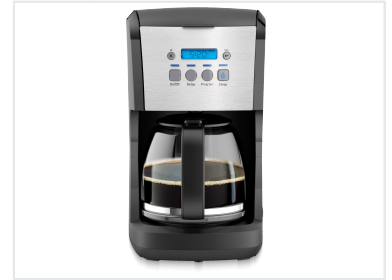

1.8L Electric Drip Coffee Maker with Digital Display

This electric drip coffee maker has a capacity of 1.8 liters and features a digital display. It includes programmable settings and a steep function for enhanced flavor extraction.

Overview

Professional 1.8L Digital Coffee Maker

This high-capacity 1.8L electric drip coffee maker is designed for efficiency and superior flavor, making up to 14 cups per brew. It features a patented steeping process that ensures maximum taste extraction, combined with a modern digital control panel for precise operation. With safety features like boil-dry protection and automatic shut-off, it is an ideal solution for office environments or high-volume hospitality needs.

Key Performance Metrics

Performance Highlights

1.8 L

Total Capacity

14 Cups

Cup Capacity

40 min

Auto-Off Timer