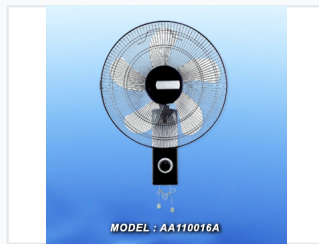

16-Inch Wall-Mounted Fan with Adjustable Speed

This 16-inch wall-mounted fan provides efficient air circulation and cooling. It features adjustable speed settings for customized comfort.

ADDITIONAL IMAGES

Product Overview

Efficient Air Circulation

This 16-inch wall-mounted fan is engineered to provide reliable and efficient air circulation for residential and commercial indoor spaces. Featuring a durable construction and an adjustable speed control system, it offers customizable cooling solutions for homes and offices. The wall-mount design saves valuable floor space while ensuring optimal airflow direction.

Technical Specifications

Fan Size	16 inch
Power Consumption	55 W
Voltage & Frequency	220~240V/50Hz
Rotation Speed	1250 rpm

Performance Metrics

Key Performance Metrics

16 inch Size	55 W Power	1250 rpm Speed
------------------------	----------------------	--------------------------