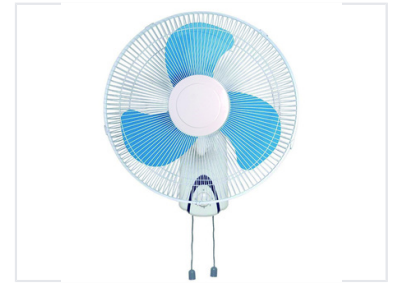

16-Inch Wall Mount Fan with Pull Cord Control

This 16-inch wall fan is designed for easy mounting and optimal air circulation. It features a multi-blade propeller system enclosed in a protective grill, with a pull-cord for speed and oscillation adjustments.

Overview

Efficient Cooling Solution

This 16-inch wall-mounted electric fan is designed for effective air circulation in both residential and commercial settings. Featuring a durable plastic construction and a convenient pull-cord control mechanism, it offers reliable performance and easy operation. Its compact design and wall-mount capability make it an ideal choice for spaces where floor area is limited.

Technical Specifications

Available Colors

White • Blue

Logistics

Origin

- Guangdong, China
- Shipment from Guangdong, China