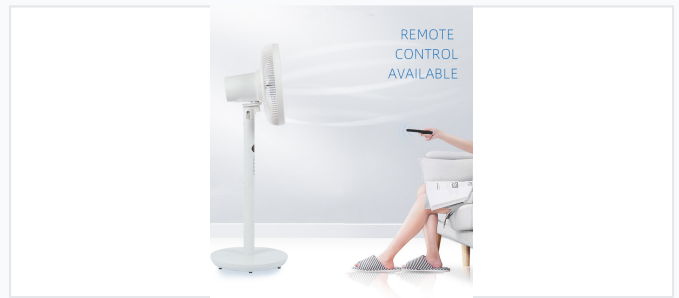

## Adjustability & Control

Adjustable fan head with 45-degree oscillation and 15-degree tilt for precision cooling.

Full-function remote control allows for easy adjustments from across the room.