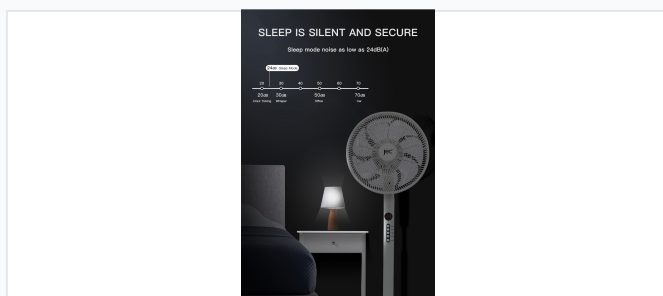

Compliance & Quality

Ultra-quiet sleep mode operates at 24dB, quieter than a whisper.