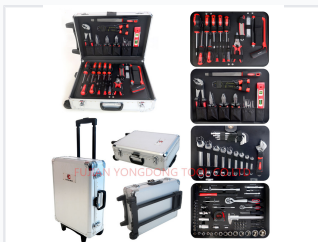

157-Piece Aluminum Case Tool Set

This 157-piece tool set is housed in a durable aluminum case, offering a comprehensive range of tools for various applications. The set includes essential hardware tools organized in fitted compartments within the case for easy access and storage.

ADDITIONAL IMAGES

Product Overview

Comprehensive 157-Piece Tool Solution

This professional-grade tool set is housed in a durable aluminum case, providing a complete solution for DIY projects, automotive maintenance, and furniture repair. The set features a wide variety of high-quality tools including a 72-tooth ratchet handle, screwdrivers, and wrenches, all crafted from Chrome Vanadium for enhanced durability. Designed for portability and organization, the wheeled case ensures easy transport and efficient storage for professional or home use.

Key Features

Total Pieces

157 pcs

Included Tools

Primary Material

Chrome Vanadium • Aluminum Case

Technical Specifications

Ratchet Mechanism

72-teeth ratchet handle

Recommended Applications

DIY, Car repair, Furniture repair, General Hardware

Tool Inventory

Included Tool Types

- Screwdrivers
- Knives
- Pliers
- Hammers
- Scissors
- Spirit level rulers
- Spanners & Wrenches
- Sockets
- Hex keys
- Tape measure