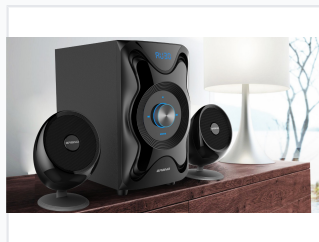

ADDITIONAL IMAGES

Product Overview

Versatile 2.1 Channel Audio Solution

This 2.1-channel computer speaker system delivers a total output power of 14W, providing balanced and immersive audio for desktop or home entertainment environments. Designed for versatility, the system integrates multiple playback sources including Bluetooth, USB, and SD card support, alongside a built-in FM radio. It features a dedicated subwoofer and satellite speakers, ensuring a complete multimedia audio experience with convenient remote control operation.

Technical Specifications

Total Output Power

14 W

Output Power

Speaker Drivers

- 1 x 4-inch Subwoofer
- 2 x 3-inch Satellite Speakers

Connectivity

Bluetooth, AUX IN, USB, SD Card, FM Radio

Physical Dimensions

System Dimensions

Component	Dimensions (W x H x D)
Subwoofer	156 x 271 x 215 mm
Satellite Speaker	107 x 155 x 105 mm