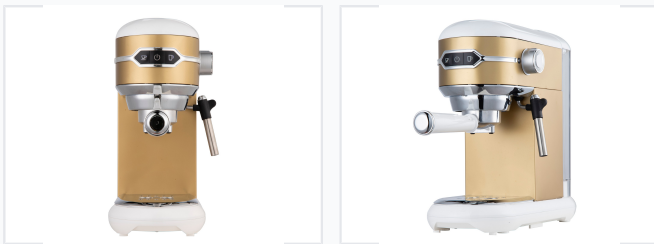

1450W Espresso Machine with Milk Frother

This espresso machine has a 1450W power rating and a 1L water capacity. It features a 15-bar pump, a milk frother, and a top warming plate.

ADDITIONAL IMAGES

Overview

Professional Espresso Experience at Home

This 1450W semi-automatic espresso machine is designed to bring café-quality beverages to any kitchen. Featuring a powerful 15-bar pump for optimal extraction and an integrated milk frother, it allows for the easy preparation of rich espressos, cappuccinos, and lattes. Its compact, stylish design includes user-friendly one-touch controls and convenient features like a cup warming plate and auto shut-off for energy efficiency.

Technical Specifications

Power Rating	1450 W
Pump Pressure	15 bar
Water Tank Capacity	1 L

Features

Key Features

- Integrated milk frother steam wand
- One-touch control panel with illumination
- Top warming plate for cups
- Hot water function for cup cleaning
- Auto shut-off energy saving mode

Design & Maintenance	Transparent removable water tank, Removable drip tray, Compact design, Gold-colored housing, Chrome accents
----------------------	---