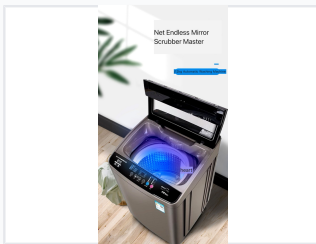

12KG Semi-Automatic Washing Machine with Active Oxygen Technology

This semi-automatic washing machine features a 12KG capacity. It utilizes active oxygen technology for effective cleaning and odor removal.

Magic ozone environmental washing machine 12KGS

ADDITIONAL IMAGES

Overview

Eco-Friendly 12KG Washing Solution

This 12KG capacity washing machine leverages advanced active oxygen, ultrasonic, and electrolysis technologies to achieve deep decontamination and sterilization without the need for chemical detergents. Designed for modern households, it features an intelligent anti-winding system, quiet operation, and multiple specialized washing programs for various fabric types. Its energy-efficient design, combined with durable stainless steel components, ensures a hygienic and gentle laundry experience that is safe for the entire family, including infants.

Technical Specifications

High-efficiency pure copper motor ensures quiet operation and long service life.

Waterproof Rating

IPX4

Washing Capacity

12 kg

Work Rate

420 W

Dimensions

975mm x 580mm x 570mm

Rated Voltage/Frequency

220V~ / 50Hz

Core Features

Active oxygen sterilization technology protects health by eliminating hidden bacteria.

Bionic hand rubbing clean action prevents winding and reduces friction.