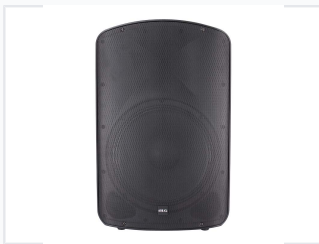

12/15" 800W Powered Speaker with Bluetooth and DSP

This powered speaker is available in 12" and 15" configurations. It features Bluetooth, DSP, app control, and an 800W D-Class amplifier.

ADDITIONAL IMAGES

Product Overview

Professional Audio Performance

This high-performance powered ABS speaker is engineered for demanding professional audio applications, delivering clear and impactful sound. Equipped with a powerful 800W D-Class amplifier and integrated DSP, it offers precise sound shaping and optimization for any environment. The inclusion of Bluetooth connectivity and dedicated app control provides modern, remote management capabilities, making it an ideal solution for live performances and public address systems.

Technical Specifications

Amplifier Power

800 W

Output Power

Amplifier Class

D-Class

Available Configurations

12 inch, 15 inch