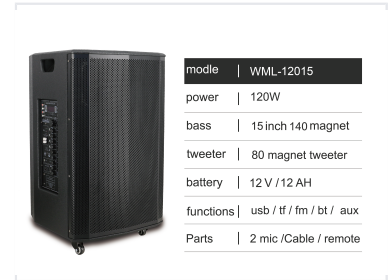

120W Portable PA Speaker System with 15-Inch Woofer

This portable PA speaker system provides 120W of power for versatile audio applications. It has a 15-inch woofer and multiple input options including USB, TF card, FM radio, Bluetooth, and AUX.

Overview

Professional Portable Audio Solution

The WML-12015 is a robust 120W portable PA system designed for versatile audio reinforcement. Engineered with a powerful 15-inch woofer and high-frequency tweeter, this system delivers balanced sound reproduction across all ranges. It is an ideal solution for events requiring mobility, connectivity, and consistent performance.

Technical Specifications

Performance Highlights

120 W

Power Output

15 inch

Woofer Diameter

Driver Specifications

Component	Magnet Size
15-Inch Woofer	140 Magnet
Tweeter	80 Magnet

Power & Connectivity

Battery Specifications	12V / 12AH Lead-acid Battery
Supported Inputs	USB, TF Card, FM Radio, Bluetooth, AUX

Accessories

Package Contents

- 2 Microphones
- Power Cable
- Remote Control