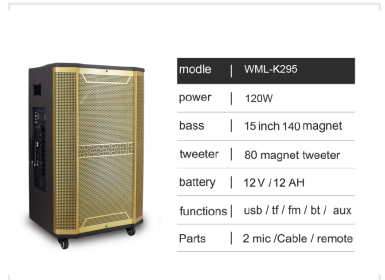

120W Portable Audio Speaker System with Dual Microphones

This professional audio speaker system is engineered for high-quality sound reproduction. It features a 15-inch bass driver and tweeter, with multiple input options including USB, TF card, FM radio, Bluetooth, and AUX.

Overview

Professional Portable Audio System

The WML-K295 is a robust 120W portable speaker system engineered for high-fidelity sound reproduction in professional environments. Featuring a powerful 15-inch bass driver paired with an 80-magnet tweeter, it delivers clear, balanced audio across all frequencies. Its integrated 12V/12AH battery ensures reliable portability, making it an ideal choice for versatile audio needs.

Technical Specifications

Rated Power Output

120 W

Power Output

Driver Configuration

Component	Specifications
Bass Driver	15-inch with 140 magnet
Tweeter	80 magnet

Battery System	12V / 12AH Lead-Acid
----------------	----------------------