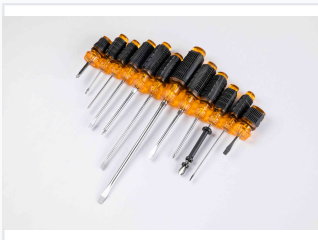

# 12-Piece Screwdriver Set with Cushion Grip

This 12-piece screwdriver set includes slotted, Phillips, and specialty bits. The screwdrivers have cushion grip handles and are made from high-quality steel.

## ADDITIONAL IMAGES

### Professional Grade Screwdriver Set

This comprehensive 12-piece screwdriver set is engineered for versatility and comfort in professional environments. Featuring a durable chrome vanadium steel shaft, each tool is designed to withstand rigorous use while providing reliable performance. The ergonomic, ribbed cushion grip ensures total control and reduces hand fatigue during extended operation, making it an essential addition to any toolkit.

### Included Tip Types

- Slotted
- Phillips
- Square Drive
- Star Drive

Shaft Material	Chrome Vanadium Steel
Tip Features	Magnetic, Corrosion Resistant
Handle Design	Ribbed Cushion Grip
Total Pieces	12 pcs