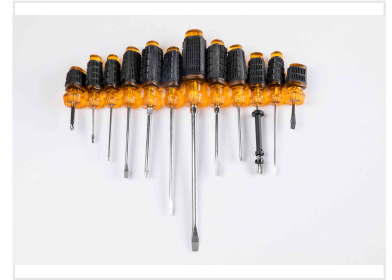

# 12-Piece Screwdriver Set with Cushion Grip

This 12-piece screwdriver set includes slotted, Phillips, and specialty bits. The screwdrivers have cushion grip handles and are made from high-quality steel.

## ADDITIONAL IMAGES

### Professional Grade Screwdriver Set

This comprehensive 12-piece screwdriver set is engineered for versatility and comfort in professional environments. Featuring a durable chrome vanadium steel shaft, each tool is designed to withstand rigorous use while providing reliable performance. The ergonomic, ribbed cushion grip ensures total control and reduces hand fatigue during extended operation, making it an essential addition to any toolkit.

### Included Tip Types

- Slotted
- Phillips
- Square Drive
- Star Drive

Shaft Material	Chrome Vanadium Steel
Tip Features	Magnetic, Corrosion Resistant
Handle Design	Ribbed Cushion Grip
Total Pieces	12 pcs