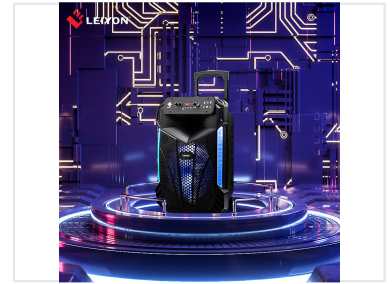

12-inch Waterproof Portable Bluetooth DJ Speaker Trolley

This 12-inch speaker trolley is designed for parties and DJ use, featuring Bluetooth connectivity and a rechargeable battery. The waterproof design ensures durability for outdoor events.

ADDITIONAL IMAGES

Overview

Versatile Audio Performance

This 12-inch portable DJ speaker trolley is engineered for both indoor and outdoor versatility, featuring a rugged, waterproof design that handles splashes and spills with ease. Equipped with a robust 15W Hi-Fi amplifier system and dual voice coil speaker architecture, it delivers clear, powerful sound for events and gatherings. With built-in Bluetooth 5.0, FM radio, and multiple playback inputs, this system offers a complete, transportable audio solution for professional and recreational use.

Karaoke Capabilities

- Digital ECHO control
- 6.3mm Microphone Input
- Wireless microphone support (optional)

Connectivity Bluetooth 5.0, USB, TF Card, AUX (3.5mm), FM Radio

Power & Battery

Battery Capacity	3600 mAh
Battery Type	Li-ION 18650 3.7V

Physical Specs

Dimensions	348 x 528 x 263 mm
Speaker Size	12-inch (Dual Voice Coil)

Logistics

Container Loading Capacity

Container Type	Quantity (Sets)
20'	449
40'	918
40HQ	1065