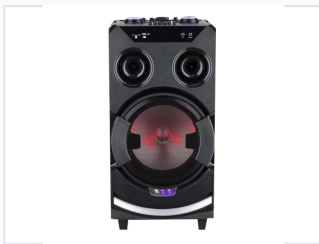

12-Inch Trolley Speaker with Bluetooth and LED Lighting

This trolley speaker features a 12-inch driver, Bluetooth connectivity, and integrated LED lighting. Designed for portability, it includes a built-in trolley handle and wheels for easy transport.

ADDITIONAL IMAGES

Product Overview

High-Performance Portable Audio

This 12-inch trolley speaker is engineered for versatile professional and personal use, delivering 60W of powerful audio output. Equipped with integrated LED lighting and a robust battery, it serves as a complete mobile entertainment station for events, public speaking, or social gatherings. The design features a built-in trolley system, ensuring maximum portability without compromising on sound quality or functionality.

Audio Performance

Sound Components

12 inch

Bass Driver

3 inch

Horn Tweeter

60 W

Power Output

- Individual Main Volume
- Bass Control
- Guitar Volume
- Microphone Volume
- Microphone Reverberation

Accessories & Included

Package Contents

- Dual Wireless Microphones (230.7 / 254.6MHz)
- Remote Control
- AUX Audio Cable
- Charger
- Manual