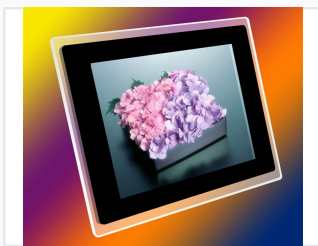

# 12-Inch Digital Photo Frame

This 12-inch digital photo frame displays photos with ease. Its high-resolution screen brings images to life with vibrant colors and sharp details.

## ADDITIONAL IMAGES

### Versatile 12-Inch Digital Display

This 12-inch digital photo frame offers a high-resolution TFT screen designed to bring your memories to life with vibrant colors and sharp detail. Beyond simple photo viewing, it functions as a complete multimedia hub supporting music and video playback with built-in speakers for an immersive experience. Its professional design includes essential productivity features like a clock, alarm, and calendar, making it an ideal addition to any office or home environment.