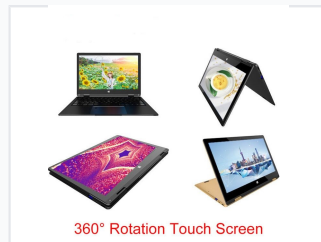

11.6-inch 360° Rotating Touchscreen 5G Laptop

This 11.6-inch laptop features a 360-degree rotating touchscreen display and supports 5G WiFi connectivity. Encased in a durable metal chassis, it provides a premium look and feel.

ADDITIONAL IMAGES

Overview

Versatile 2-in-1 Computing

This 11.6-inch device seamlessly bridges the gap between a traditional laptop and a tablet, offering the full functionality of a PC operating system with the convenience of a touchscreen. With its 360-degree rotating hinge, users can easily transition between typing, viewing, and tablet modes to suit any environment. Encased in a durable metal chassis, it combines premium aesthetics with the portability and high-speed 5G WiFi connectivity required for modern, on-the-go productivity.

Display & Form Factor

Screen Size	11.6 inch
Hinge Design	360-degree rotating
Device Type	2-in-1, Laptop, Tablet

Build & Connectivity

Wireless Connectivity

5G WiFi

Case Material	Metal
---------------	-------