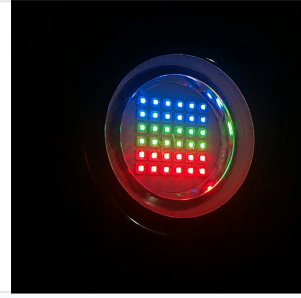

108W IP68 Underwater LED Marine Light

This 108W LED light is designed for underwater marine environments. It features an IP68 waterproof rating and is constructed with 316L stainless steel for corrosion resistance.

ADDITIONAL IMAGES

Product Overview

High-Performance Marine Illumination

This 108W underwater LED light is engineered for demanding marine environments, providing high-intensity illumination for yachts, boats, and docks. Constructed with a 316L stainless steel housing and tempered glass cover, it offers superior corrosion resistance and durability in both fresh and saltwater. The IP68 waterproof rating and built-in protection circuits ensure reliable, long-term performance for enhancing vessel aesthetics and nighttime safety.

DC 12V, DC 24V

Emitting Angle

120 °

Durability & Protection

High-intensity 108W LED light with corrosion-resistant 316L stainless steel housing.

IP68 rated waterproof construction suitable for prolonged submersion in harsh marine conditions.

Lighting Options

Vibrant blue light output provides stunning aesthetics for yachts and boats at night.

Available in multiple colors including RGBW for customizable underwater lighting effects.

Emitting Colors