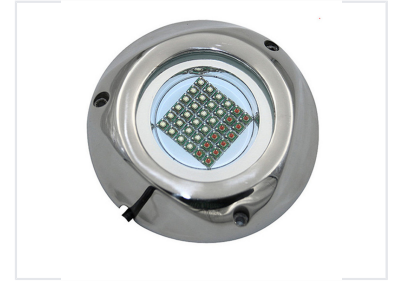

108W IP68 Underwater LED Marine Light

This 108W LED light is designed for underwater marine environments. It features an IP68 waterproof rating and is constructed with 316L stainless steel for corrosion resistance.

ADDITIONAL IMAGES

Product Overview

High-Performance Marine Illumination

This 108W underwater LED light is engineered for demanding marine environments, providing high-intensity illumination for yachts, boats, and docks. Constructed with a 316L stainless steel housing and tempered glass cover, it offers superior corrosion resistance and durability in both fresh and saltwater. The IP68 waterproof rating and built-in protection circuits ensure reliable, long-term performance for enhancing vessel aesthetics and nighttime safety.

Technical Specifications

Precision-engineered LED array ensures high luminous efficiency and wide 120-degree coverage.

Power Consumption

108 W

Rated Power

LED Chip Options

- C-REE
- Epistar

Supply Voltage

DC 12V, DC 24V

Emitting Angle

120 °

Durability & Protection

High-intensity 108W LED light with corrosion-resistant 316L stainless steel housing.

IP68 rated waterproof construction suitable for prolonged submersion in harsh marine conditions.