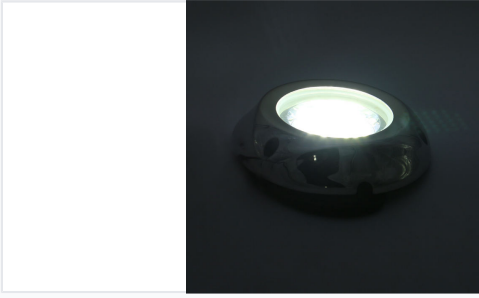

Lighting Options

Vibrant blue light output provides stunning aesthetics for yachts and boats at night.